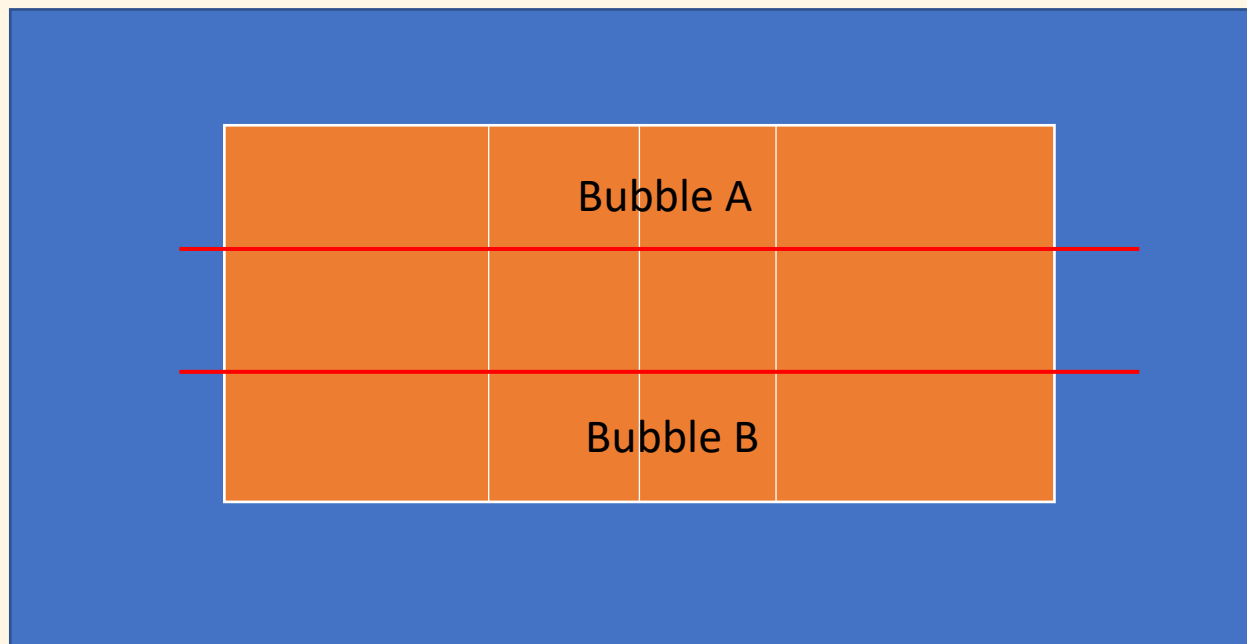

Bubble example 1

- Two bubbles of six play following existing return to sport training guidelines
- Each separated a minimum of two metres
- Coach/Covid Officer to ensure compliance

Bubble example 2

- Two bubbles of six play following existing return to sport training guidelines
- Each using 1/3 of court with access to net
- Coach/Covid Officer to ensure compliance

Bubble example 3

- Four bubbles of six play 3v3 following existing return to sport guidelines
- One long net across hall
- Coach/Covid Officer to ensure compliance (within numbers)