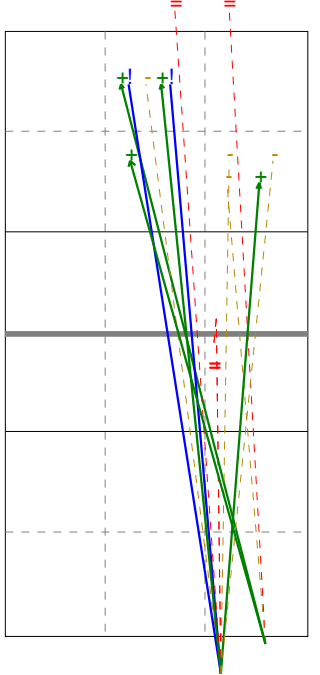

Analysis selection

Manchester Marvels 2 | Serve | Rotation detail

S1 Ind. *E% N = =% # /
3 50% 16 2 12% 0 0

S6 Ind. *E% N = =% # /
3 48% 23 3 13% 2 0

S5 Ind. *E% N = =% # /
3 50% 14 5 36% 1 0

S4 Ind. *E% N = =% # /
3 43% 14 4 29% 0 0