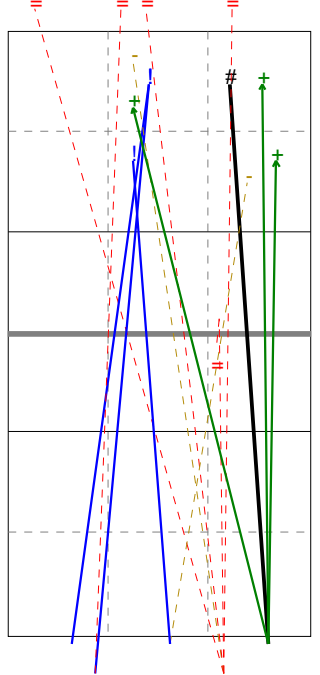

Analysis selection

Manchester Marvels 2 | Serve | Rotation detail

S1 Ind. *E% N = =% # /
3 50% 16 2 12% 0 0

S6 Ind. *E% N = =% # /
3 48% 23 3 13% 2 0

S5 Ind. *E% N = =% # /
3 50% 14 5 36% 1 0

S4 Ind. *E% N = =% # /
3 43% 14 4 29% 0 0