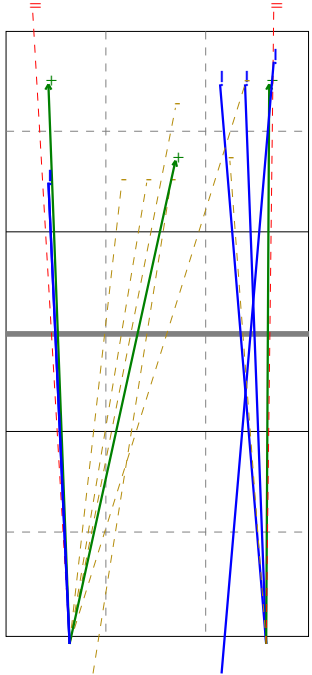

Analysis selection

Manchester Marvels 2 | Serve | Rotation detail

S1 Ind. *E% N = =% # /
3 50% 16 2 12% 0 0

S6 Ind. *E% N = =% # /
3 48% 23 3 13% 2 0

S5 Ind. *E% N = =% # /
3 50% 14 5 36% 1 0

S4 Ind. *E% N = =% # /
3 43% 14 4 29% 0 0