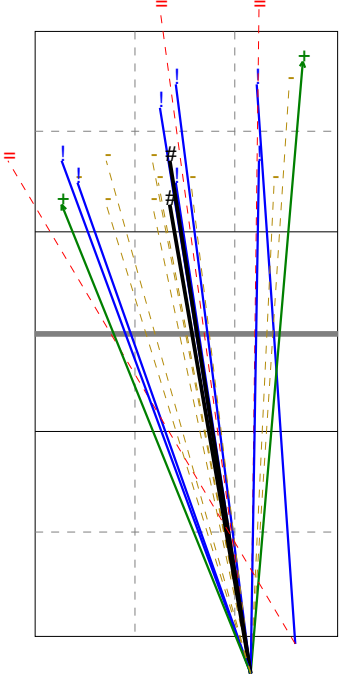

Analysis selection

Manchester Marvels 2 | Serve | Rotation detail

S1 Ind. *E% N = =% # /
3 50% 16 2 12% 0 0

S6 Ind. *E% N = =% # /
3 48% 23 3 13% 2 0

S5 Ind. *E% N = =% # /
3 50% 14 5 36% 1 0

S4 Ind. *E% N = =% # /
3 43% 14 4 29% 0 0