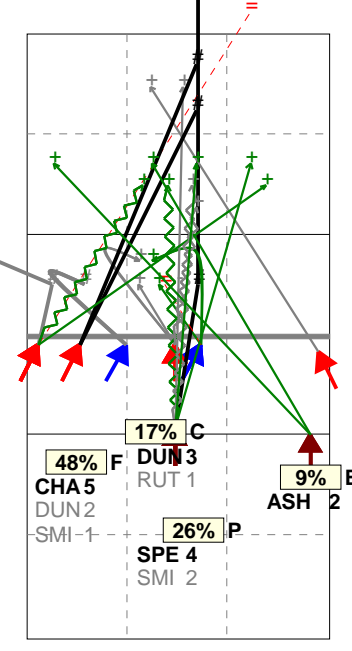

Analysis selection

Newcastle Staffs Men 2 | Attack | Rotation detail

S1 Ind. *E% N # #% = /
5 -5% 22 6 27% 6 1

H: 59%(13) P: 9%(2) T: 32%(7)

S6 Ind. *E% N # #% = /
5 6% 18 4 22% 3 0

H: 50%(9) P: 33%(6) T: 17%(3)

S5 Ind. *E% N # #% = /
6 16% 19 7 37% 3 1

H: 63%(12) P: 32%(6) T: 5%(1)

S4 Ind. *E% N # #% = /
5 -6% 17 5 29% 5 1

H: 76%(13) P: 12%(2) T: 12%(2)

S3 Ind. *E% N # #% = /
4 -12 16 3 19% 3 2

H: 75%(12) P: 25%(4) T: (0)

S2 Ind. *E% N # #% = /
6 13% 23 5 22% 2 0

H: 70%(16) P: 17%(4) T: 13%(3)

Legend: = (red circle), / (red circle), (yellow triangle), (blue triangle), (green triangle), # (black square), Tip (solid line), Soft (wavy line)