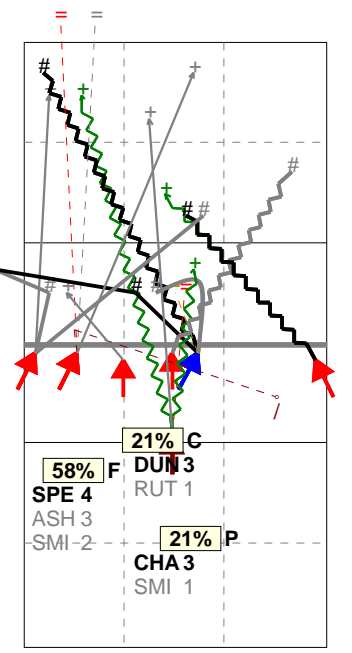

Analysis selection

Newcastle Staffs Men 2 | Attack | Rotation detail

S1 Ind. *E% N # #% = /
5 -5% 22 6 27% 6 1

H: 59%(13) P: 9%(2) T: 32%(7)

S6 Ind. *E% N # #% = /
5 6% 18 4 22% 3 0

H: 50%(9) P: 33%(6) T: 17%(3)

S5 Ind. *E% N # #% = /
6 16% 19 7 37% 3 1

H: 63%(12) P: 32%(6) T: 5%(1)

S4 Ind. *E% N # #% = /
5 -6% 17 5 29% 5 1

H: 76%(13) P: 12%(2) T: 12%(2)

S3 Ind. *E% N # #% = /
4 -12 16 3 19% 3 2

H: 75%(12) P: 25%(4) T: (0)