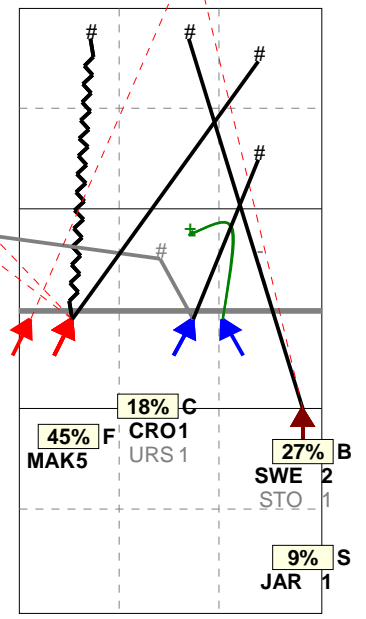

Analysis selection

Manchester Marvels 2 | Attack | Rotation detail

S1 Ind. *E% N # #% = /
5 7% 14 4 29% 3 0

H: 57%(8) P: 14%(2) T: 29%(4)

S6 Ind. *E% N # #% = /
5 -5% 21 5 24% 4 2

H: 81%(17) P: 10%(2) T: 10%(2)

S5 Ind. *E% N # #% = /
4 -11 19 3 16% 4 1

H: 79%(15) P: 16%(3) T: 5%(1)

S4 Ind. *E% N # #% = /
5 9% 11 5 45% 4 0

H: 82%(9) P: 9%(1) T: 9%(1)

S3 Ind. *E% N # #% = /
6 21% 14 6 43% 3 0

H: 64%(9) P: 21%(3) T: 14%(2)