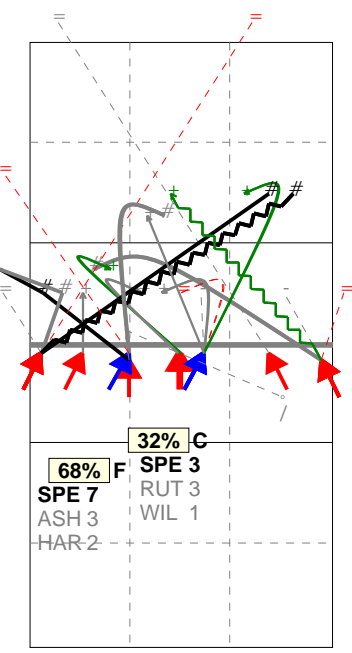

Newcastle Staffs Men 2	3	25	27	22	25	99	09/22/20	National League	Men Division 3N
Manchester Marvels 2	1	18	25	25	18	86	11.30.00	Madeley Nr Crewe	Home

Analysis selection

Newcastle Staffs Men 2 | Attack | Rotation detail

S1 Ind. *E% N # #% = /
5 -5% 22 6 27% 6 1

H: 59%(13) P: 9%(2) T: 32%(7)

S6 Ind. *E% N # #% = /
5 6% 18 4 22% 3 0