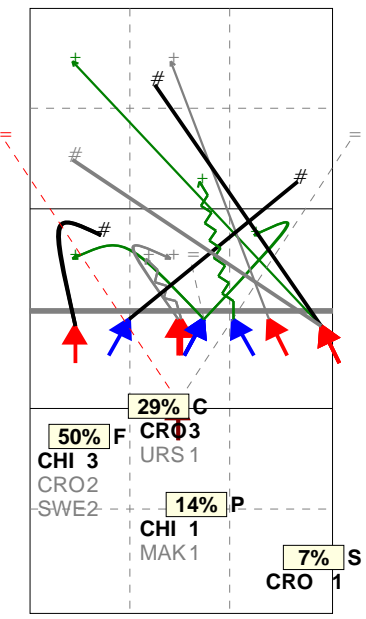

Newcastle Staffs Men 2	3	25	27	22	25	99	09/22/20	National League	Men Division 3N
Manchester Marvels 2	1	18	25	25	18	86	11.30.00	Madeley Nr Crewe	Home

Analysis selection

Manchester Marvels 2 | Attack | Rotation detail

S1 Ind. *E% N # #% = /
5 7% 14 4 29% 3 0

H: 57%(8) P: 14%(2) T: 29%(4)

S6 Ind. *E% N # #% = /
5 -5% 21 5 24% 4 2