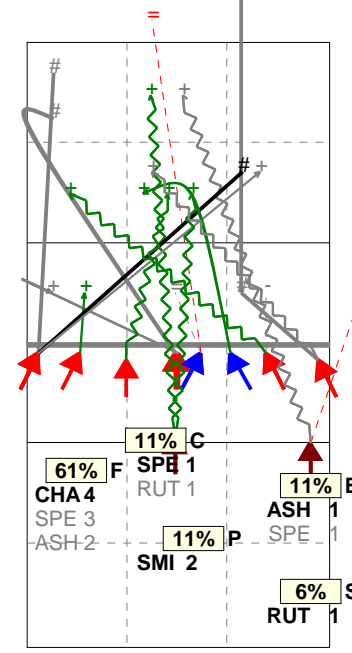

Analysis selection

Newcastle Staffs Men 2 | Attack | Rotation detail

S1 Ind. *E% N # #% = /
5 -5% 22 6 27% 6 1

H: 59%(13) P: 9%(2) T: 32%(7)

S6 Ind. *E% N # #% = /
5 6% 18 4 22% 3 0

H: 50%(9) P: 33%(6) T: 17%(3)

S5 Ind. *E% N # #% = /
6 16% 19 7 37% 3 1

H: 63%(12) P: 32%(6) T: 5%(1)

S4 Ind. *E% N # #% = /
5 -6% 17 5 29% 5 1

H: 76%(13) P: 12%(2) T: 12%(2)

S3 Ind. *E% N # #% = /
4 -12 16 3 19% 3 2

H: 75%(12) P: 25%(4) T: (0)