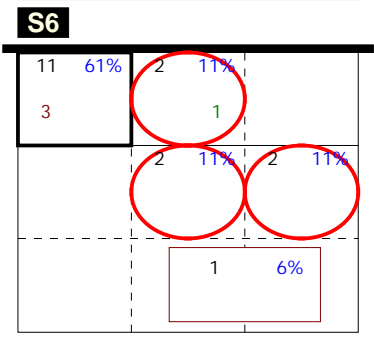

Newcastle Staffs Men 2	3	25	27	22	25	99	09/22/20	National League	Men Division 3N
Manchester Marvels 2	1	18	25	25	18	86	11.30.00	Madeley Nr Crewe	Home

Analysis selection

Newcastle Staffs Men 2 | Attack | Rotation detail

Total events   Total events %
Break Points won   Break Points lost