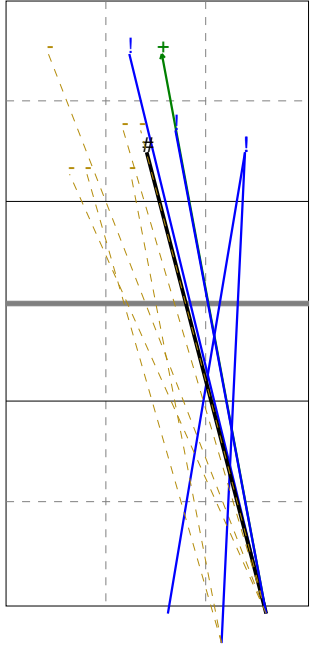

S3 Ind. *E% N = =% # /
3 50% 12 0 0% 1 0

S2 Ind. *E% N = =% # /
6 62% 8 0 0% 0 0