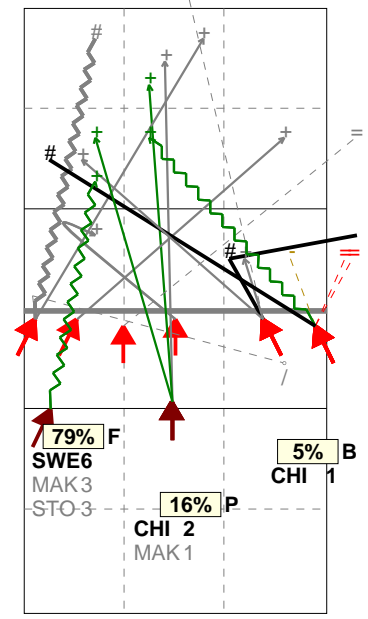

H: 79%(15) P: 16%(3) T: 5%(1)

S4 Ind. *E% N # #% = /
5 9% 11 5 45% 4 0