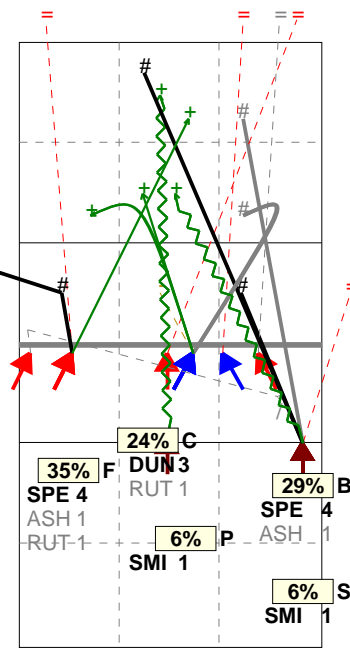

Analysis selection

Newcastle Staffs Men 2 | Attack | Rotation detail

S1 Ind. *E% N # #% = /
5 -5% 22 6 27% 6 1

H: 59%(13) P: 9%(2) T: 32%(7)

S6 Ind. *E% N # #% = /
5 6% 18 4 22% 3 0

H: 50%(9) P: 33%(6) T: 17%(3)

S5 Ind. *E% N # #% = /
6 16% 19 7 37% 3 1

H: 63%(12) P: 32%(6) T: 5%(1)

S4 Ind. *E% N # #% = /
5 -6% 17 5 29% 5 1

H: 76%(13) P: 12%(2) T: 12%(2)

S3 Ind. *E% N # #% = /
4 -12 16 3 19% 3 2

H: 75%(12) P: 25%(4) T: (0)