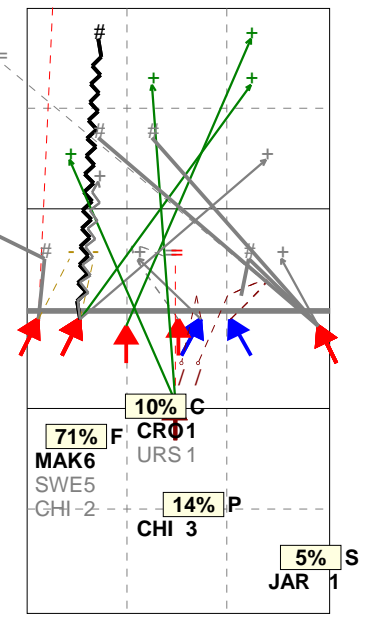

Analysis selection

Manchester Marvels 2 | Attack | Rotation detail

S1 Ind. *E% N # #% = /
5 7% 14 4 29% 3 0

H: 57%(8) P: 14%(2) T: 29%(4)

S6 Ind. *E% N # #% = /
5 -5% 21 5 24% 4 2

H: 81%(17) P: 10%(2) T: 10%(2)